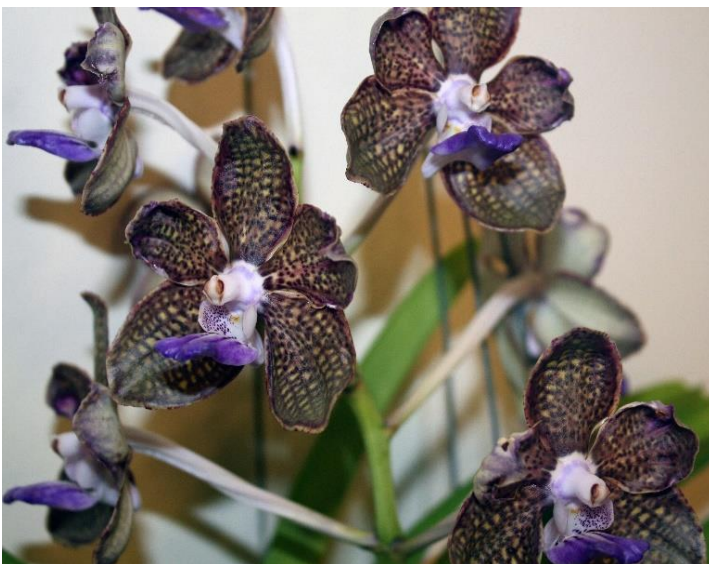

December 9.....Holiday Party 

December 18-26.....Hanukkah

December 25,.....Christmas Day

December 31.....New Year’s Eve

**STAY HYDRATED!!!**

**Bulbophyllum [Bulb.] frostii  
(Diane Dickhut)**

# JUNE MEETING REVIEW

**Dendrobium [Den.] mimiense x self  
(Diane Dickhut)**

**CTSM Dentigrianum 'SVO' Excellent  
x CTM Extranvaganzn 'SVO' Spotted Beauty  
(Diane Dickhut)**

**Diane Dickhut**

**Diane Dickhut**

## **MEMBER PLANTS**

**\*\*\*Photos Shared by Club Members\*\*\***

**Diane Dickhut**

**Diane Dickhut**

**Diane Dickhut**

**Jorge Li**

**Jorge Li**

**Jorge Li**